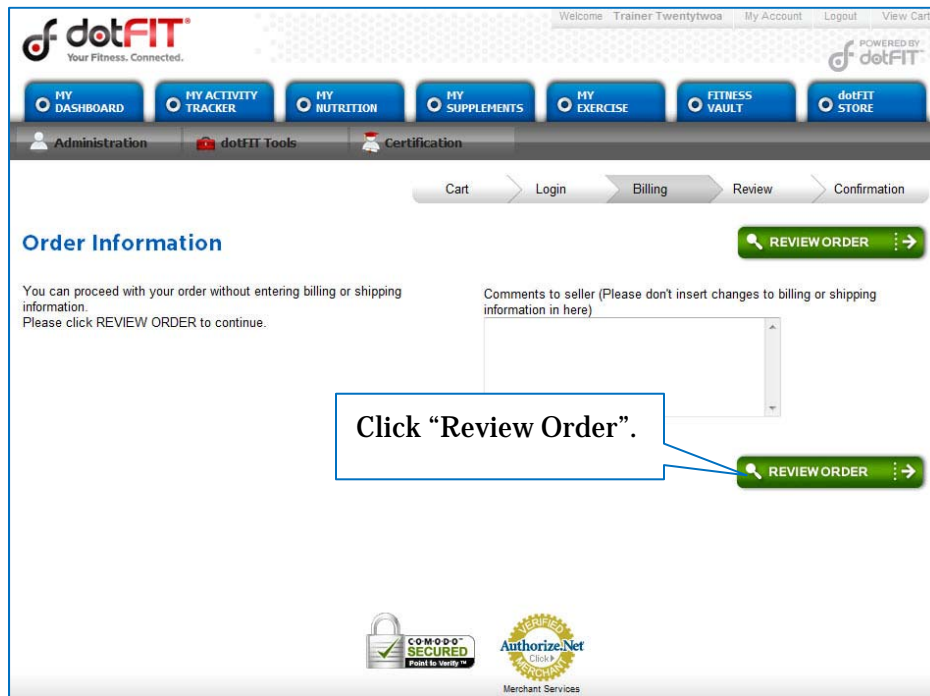

Accessing Your Complimentary dotFIT Certification Course

dotFIT
me.
POWERED BY dotFIT™